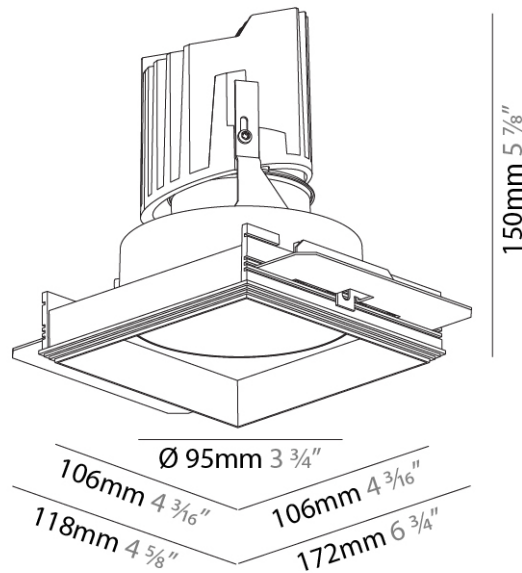

Fixture Material: Aluminum Die Cast
Cut-out Measurements: 120mm / 4 3/4" x 120mm / 4 3/4"
Upon Request: Unique Ceiling Thickness

ELECTRICAL

Lamp Type: LED (Zhaga Standard)
Input Wattage (W): 15.5
Total Output Wattage (W): 14.5
Dimming: Tri-Mode (Non-Dimming and Phase Dimming (120Vac only) and 0-10V Dimming)
Driver Included: No
Driver Location: Recessed Housing
Driver Type: Constant Current - Universal
Driver Class: Class 2
Housing: See components
Input Voltage (V): 120 - 277
Constant Current (MA): 500

LED

Number of LEDs: 1
Color Temperature (°K): 2700 / 3000 / 3500 / 4000
Max. Delivered Lumen (lm): 940 / 980 / 1029 / 1050
Nominal Lumen (lm): 1386 / 1438 / 1511 / 1542
CRI: >90 CRI
Efficiency (%): 87.9 / 88.4 / 87.9
Lamp Life (hrs): 50000

Upon Request: RGB-W Tunable White Special Color Temperature Special LED

OPTICAL

Reflector°: 20 / 40 / 60
Upon Request: Special Beam Angles

For more information visit www.zaneen.com

Available for international specifications by adding 'INT' at the end of the existing Model #. For assistance on 'custom' specifications, contact zteam@zaneen.com. In a constant effort to supply the best product, we reserve the right to change specifications or materials without notice. The most recent specification sheets are found at zaneen.com

IP rating: IP20